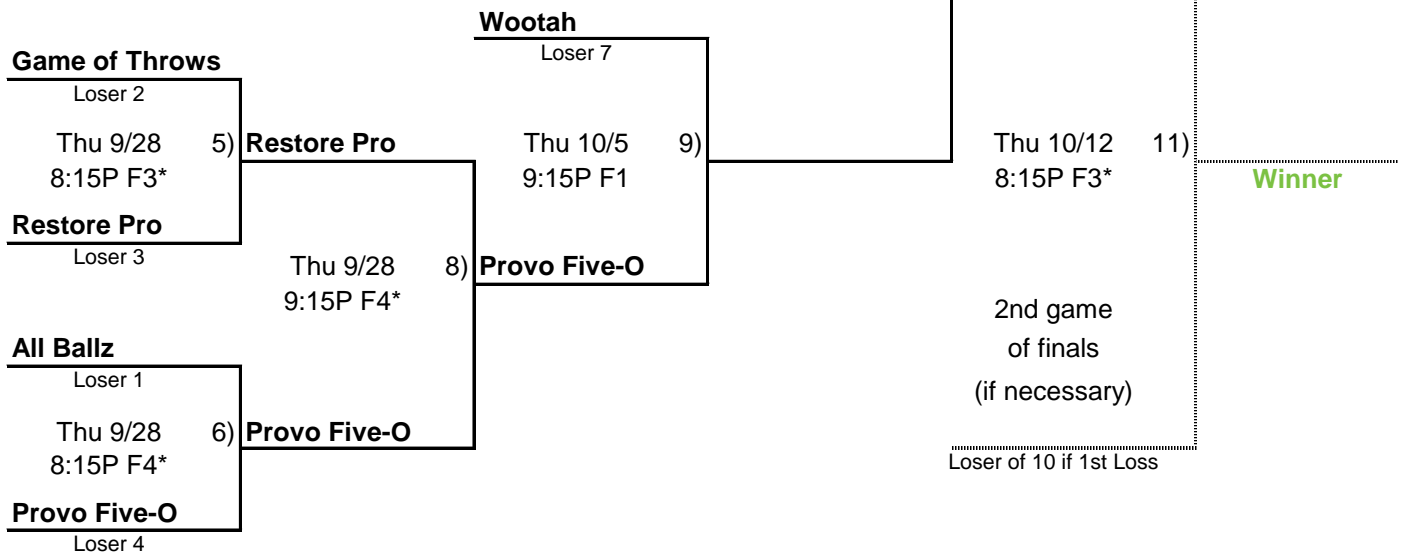

Winners Bracket

COED D2/UPPER

* Please Check for Double Headers!

Rainout Hotline: 801-852-6629

If rainouts occur, games could be played on any weeknight or Saturday.

Losers Bracket

FIELD LOCATION

Footprinter Park (1150 S 1350 W) - Fields 1-4