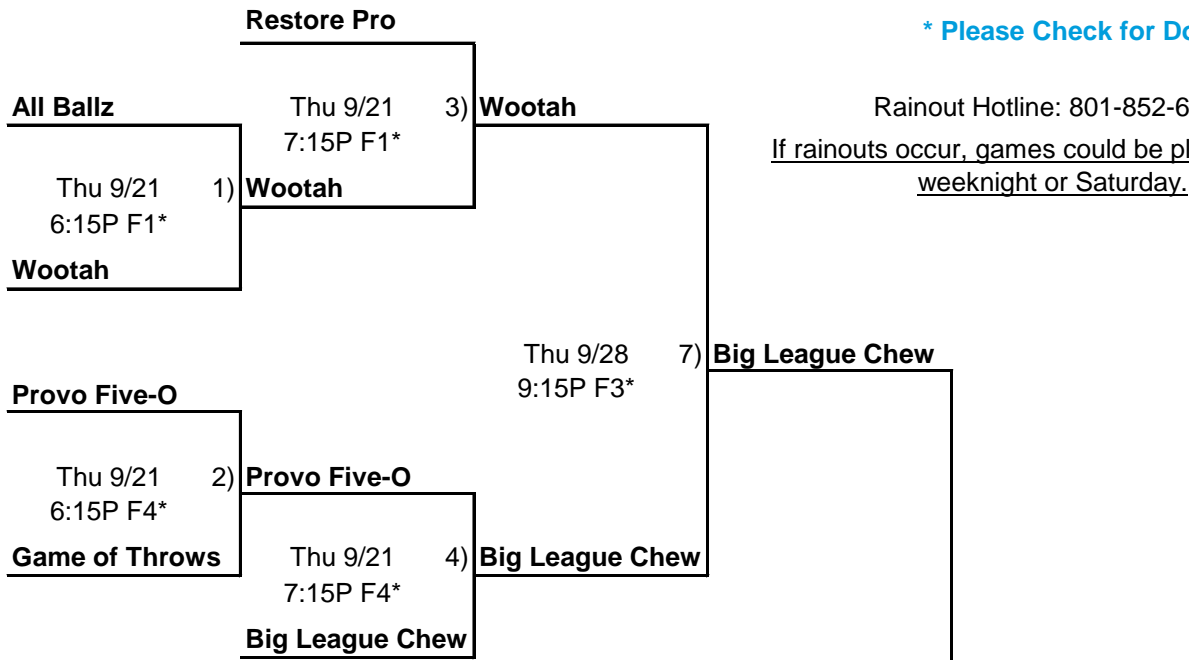

Winners Bracket

COED D2/UPPER

* Please Check for Double Headers!

Rainout Hotline: 801-852-6629

If rainouts occur, games could be played on any weeknight or Saturday.

Losers Bracket

FIELD LOCATION

Footprinter Park (1150 S 1350 W) - Fields 1-4