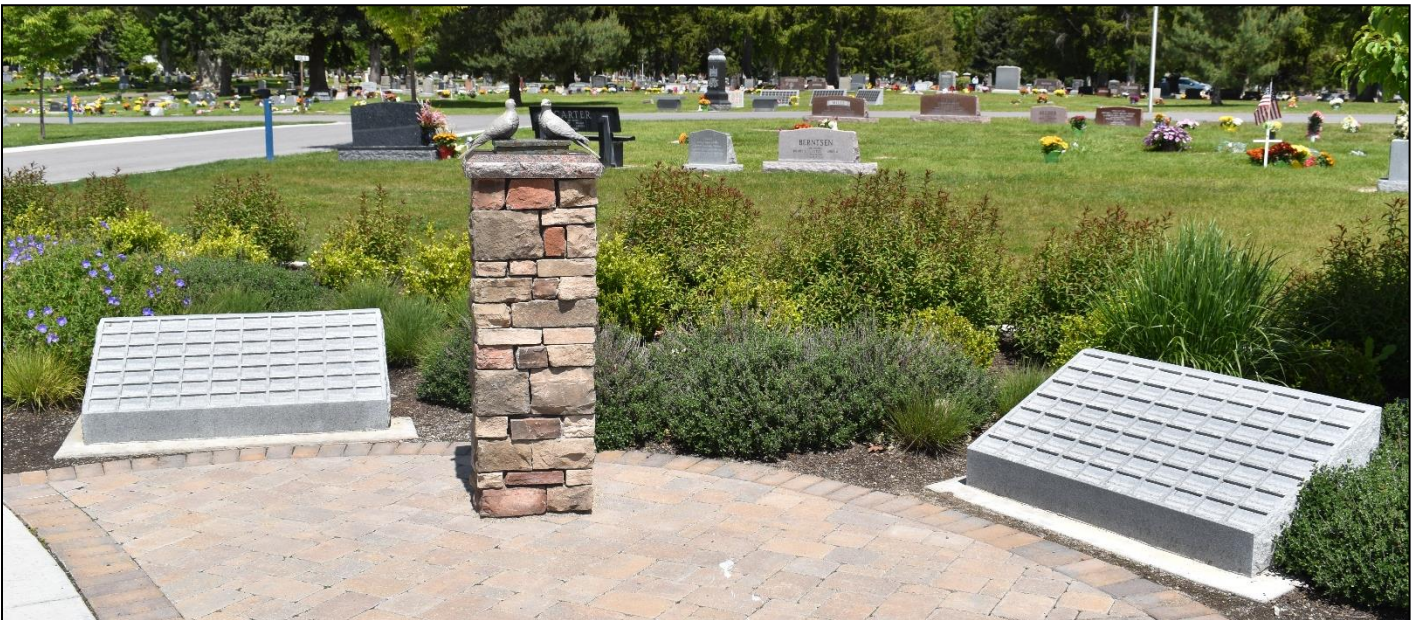

Ossuary

In the ossuary, cremated remains are interred inside of a communal underground sealed receptacle. A plaque is included with the price and placed on the cenotaph. Remains cannot be disinterred. The container for the ashes cannot exceed the entry port which is 6" round.