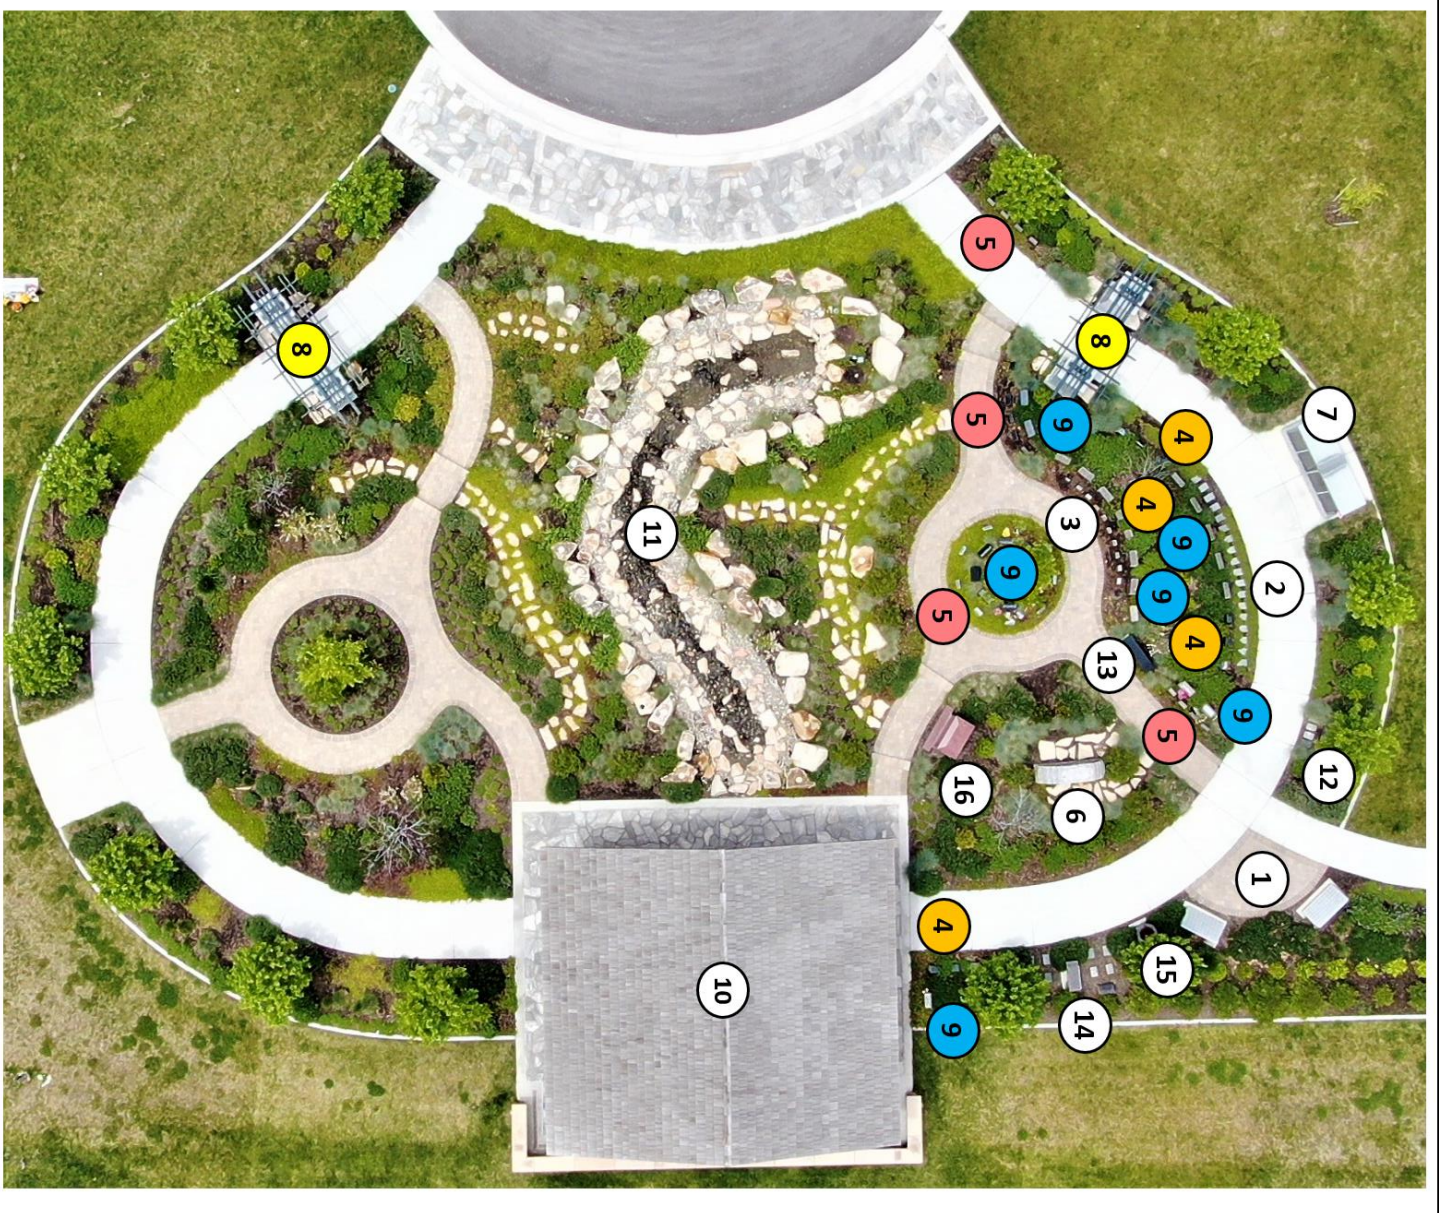

1. Ossuary/Cenotaph
2. Tablet
3. Post Single
4. Cored Single
5. Post Companion
6. Rustic Monolith
7. Community Columbarium
8. Arbor Niche
9. Cored Companion
10. Pavilion Shutter
11. Niche Boulder
12. Tree Estate
13. Bench
14. Bench Estate
15. Pedestal Bird Bath
16. Family Columbarium