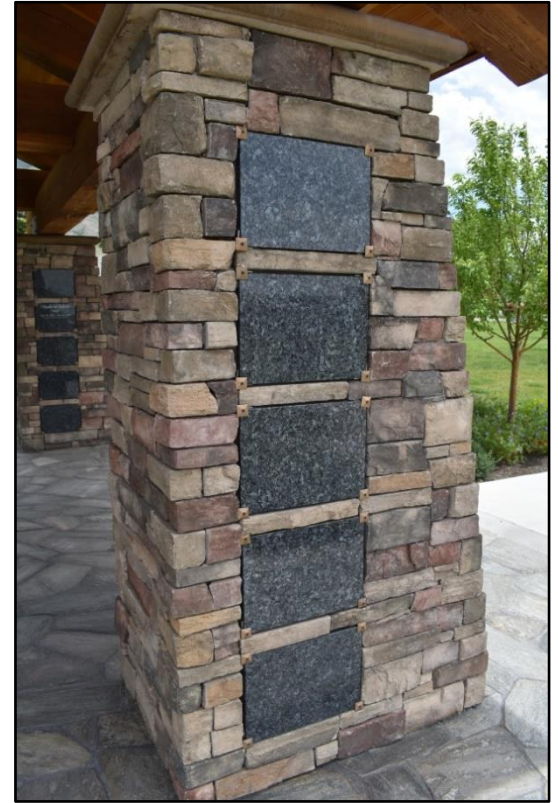

# ***Cored Single***

The cored single stone is a memorial marker with a 6" round and 9" deep inner core where (1) cremated remains are placed. The cored single comes in black, red, and grey granite. The price does not include engraving of stone or interment costs.

# ***Cored Companion***

The cored companion stone is a memorial marker with two 6" round and 9" deep inner cores where (2) cremated remains are placed. The cored companion comes in black, red, and grey granite. The price does not include engraving or interment costs.

# Pavilion Shutter

The pavilion shutter is a niche in one of the four pillars holding the cremation garden pavilion. The niches are 12 ½" deep x 16" wide x 11" high to hold cremated remains. The granite slab in front is engraved with memorial information. The purchase includes the niche and granite stone, however does not include interment costs or engraving.