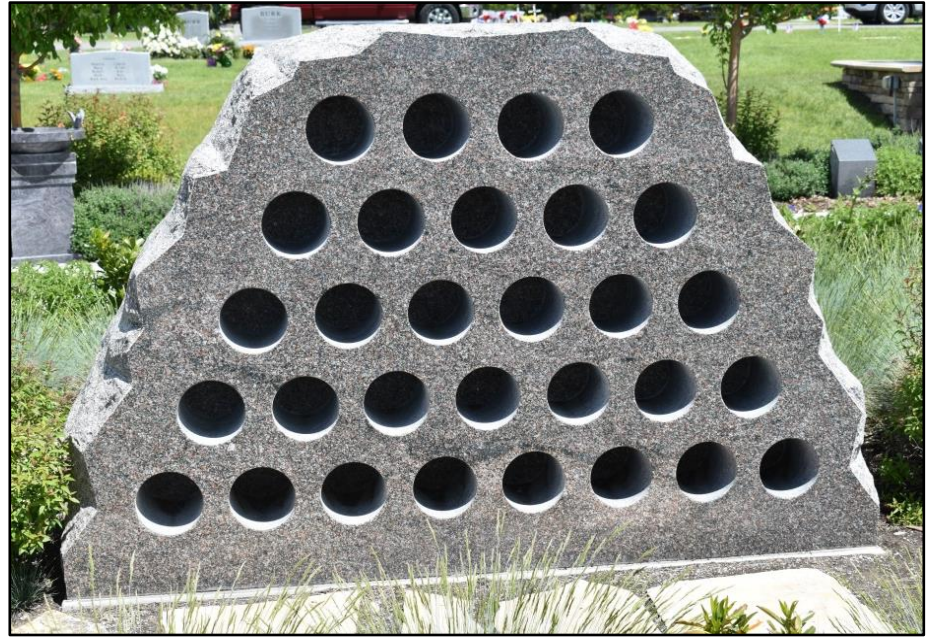

# ***Cored Single***

The cored single stone is a memorial marker with a 6" round and 9" deep inner core where (1) cremated remains are placed. The cored single comes in black, red, and grey granite. The price does not include engraving of stone or interment costs.

# ***Post Companion***

The post companion includes the stone and burial rights to a 16" x 18" area where the stone is located for two (2) cremated remains. This option comes in grey, red, black, and mahogany granite. The price does not include engraving of stone or interment costs.

# *Rustic Monolith*

The rustic monolith includes the burial rights and a plaque for a niche in the rock structure near the cremation garden pavilion. The niche is 6" round and 9" deep for cremation remains. The purchase includes plaque but not interment costs.