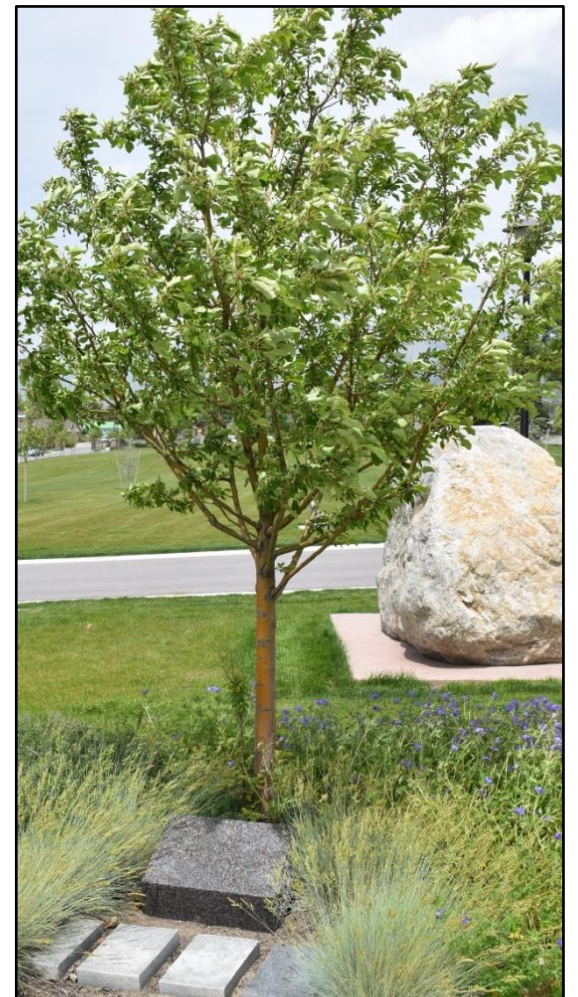

Tree Estate

The cremation tree estate includes a 30" x 40" area of property for interments as well as 4 tablets and a pillow marker that rests underneath a magnolia tree. The engraving and interment fees are not included.