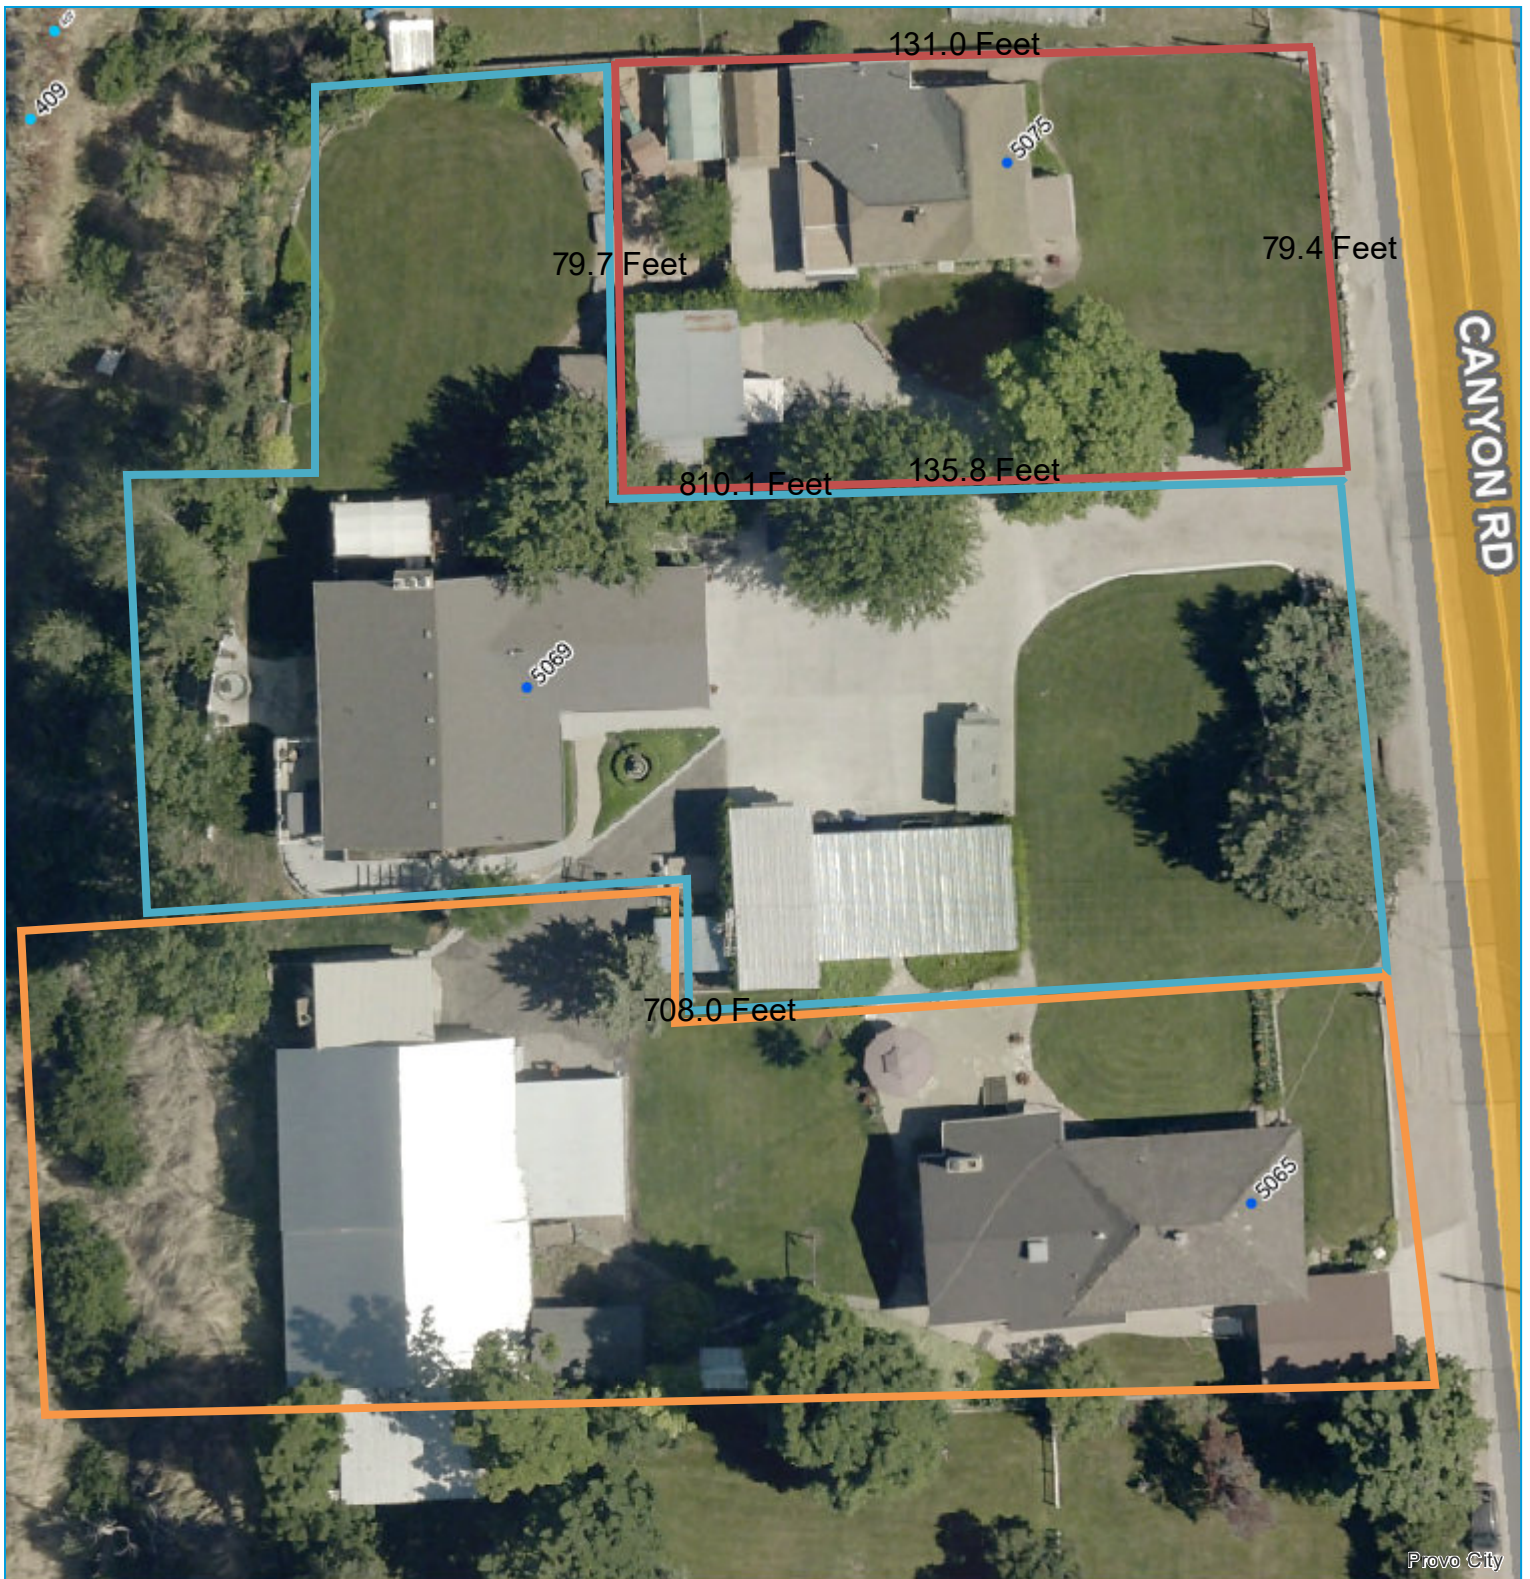

Loveless Re-Zone 5065-5075 PL

- .
- .
- .

Created by maps.provo.org

Author: Public

Date: 4/4/2023

This map is for graphical representation only and not for construction or defining feature locations.