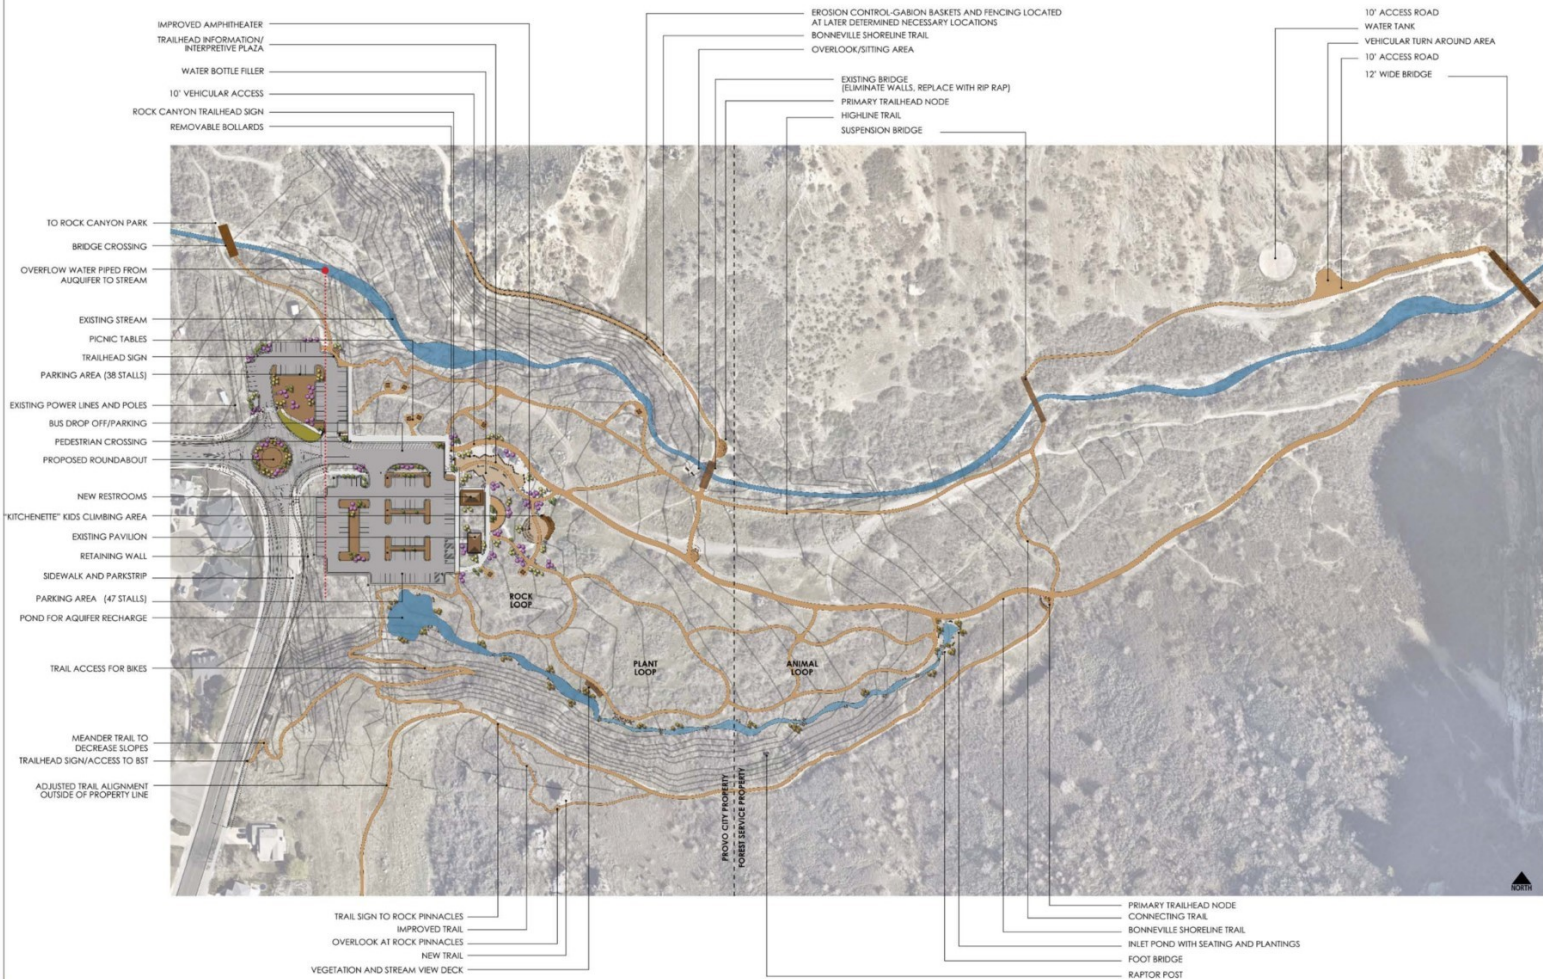

ROCK CANYON TRAILHEAD

CONCEPTUAL MASTER PLAN

provo
PARKS & RECREATION