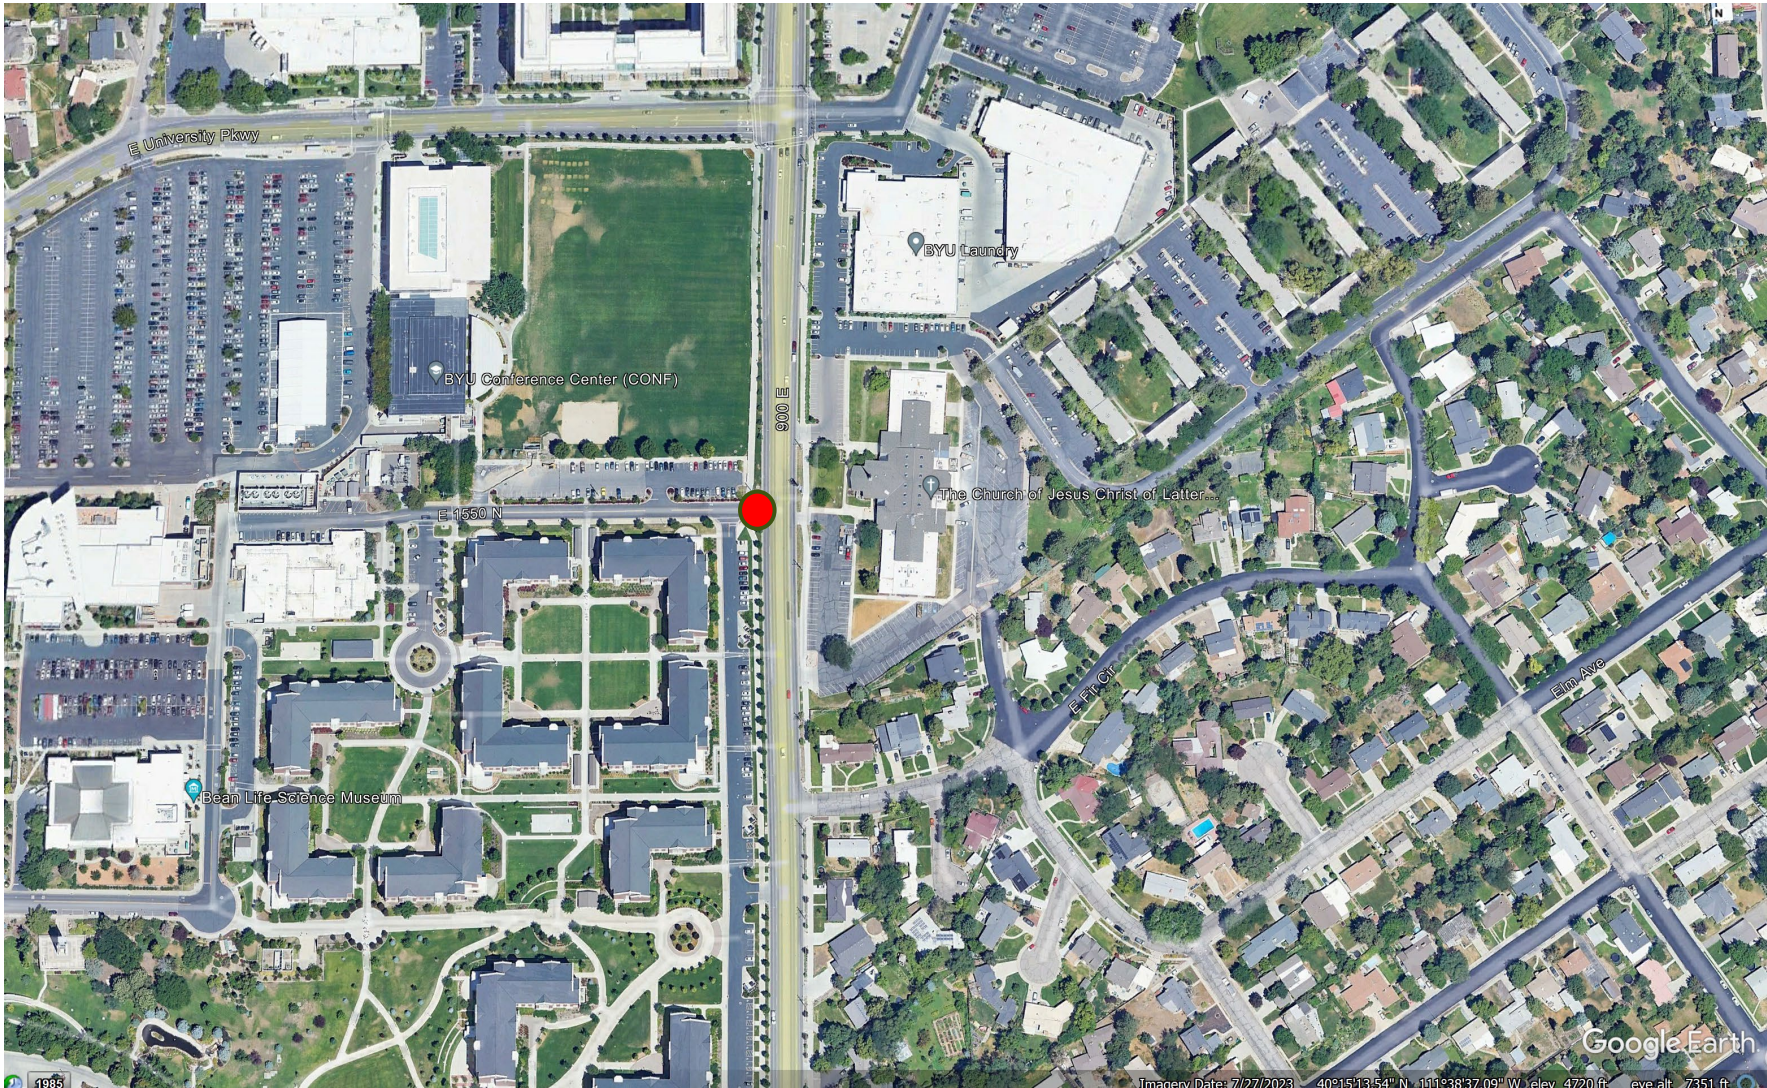

# NO LEFT TURN AT 1550 NORTH 900 EAST

By Vern Keeslar, Traffic Manager

May 1, 2024

# Location Map